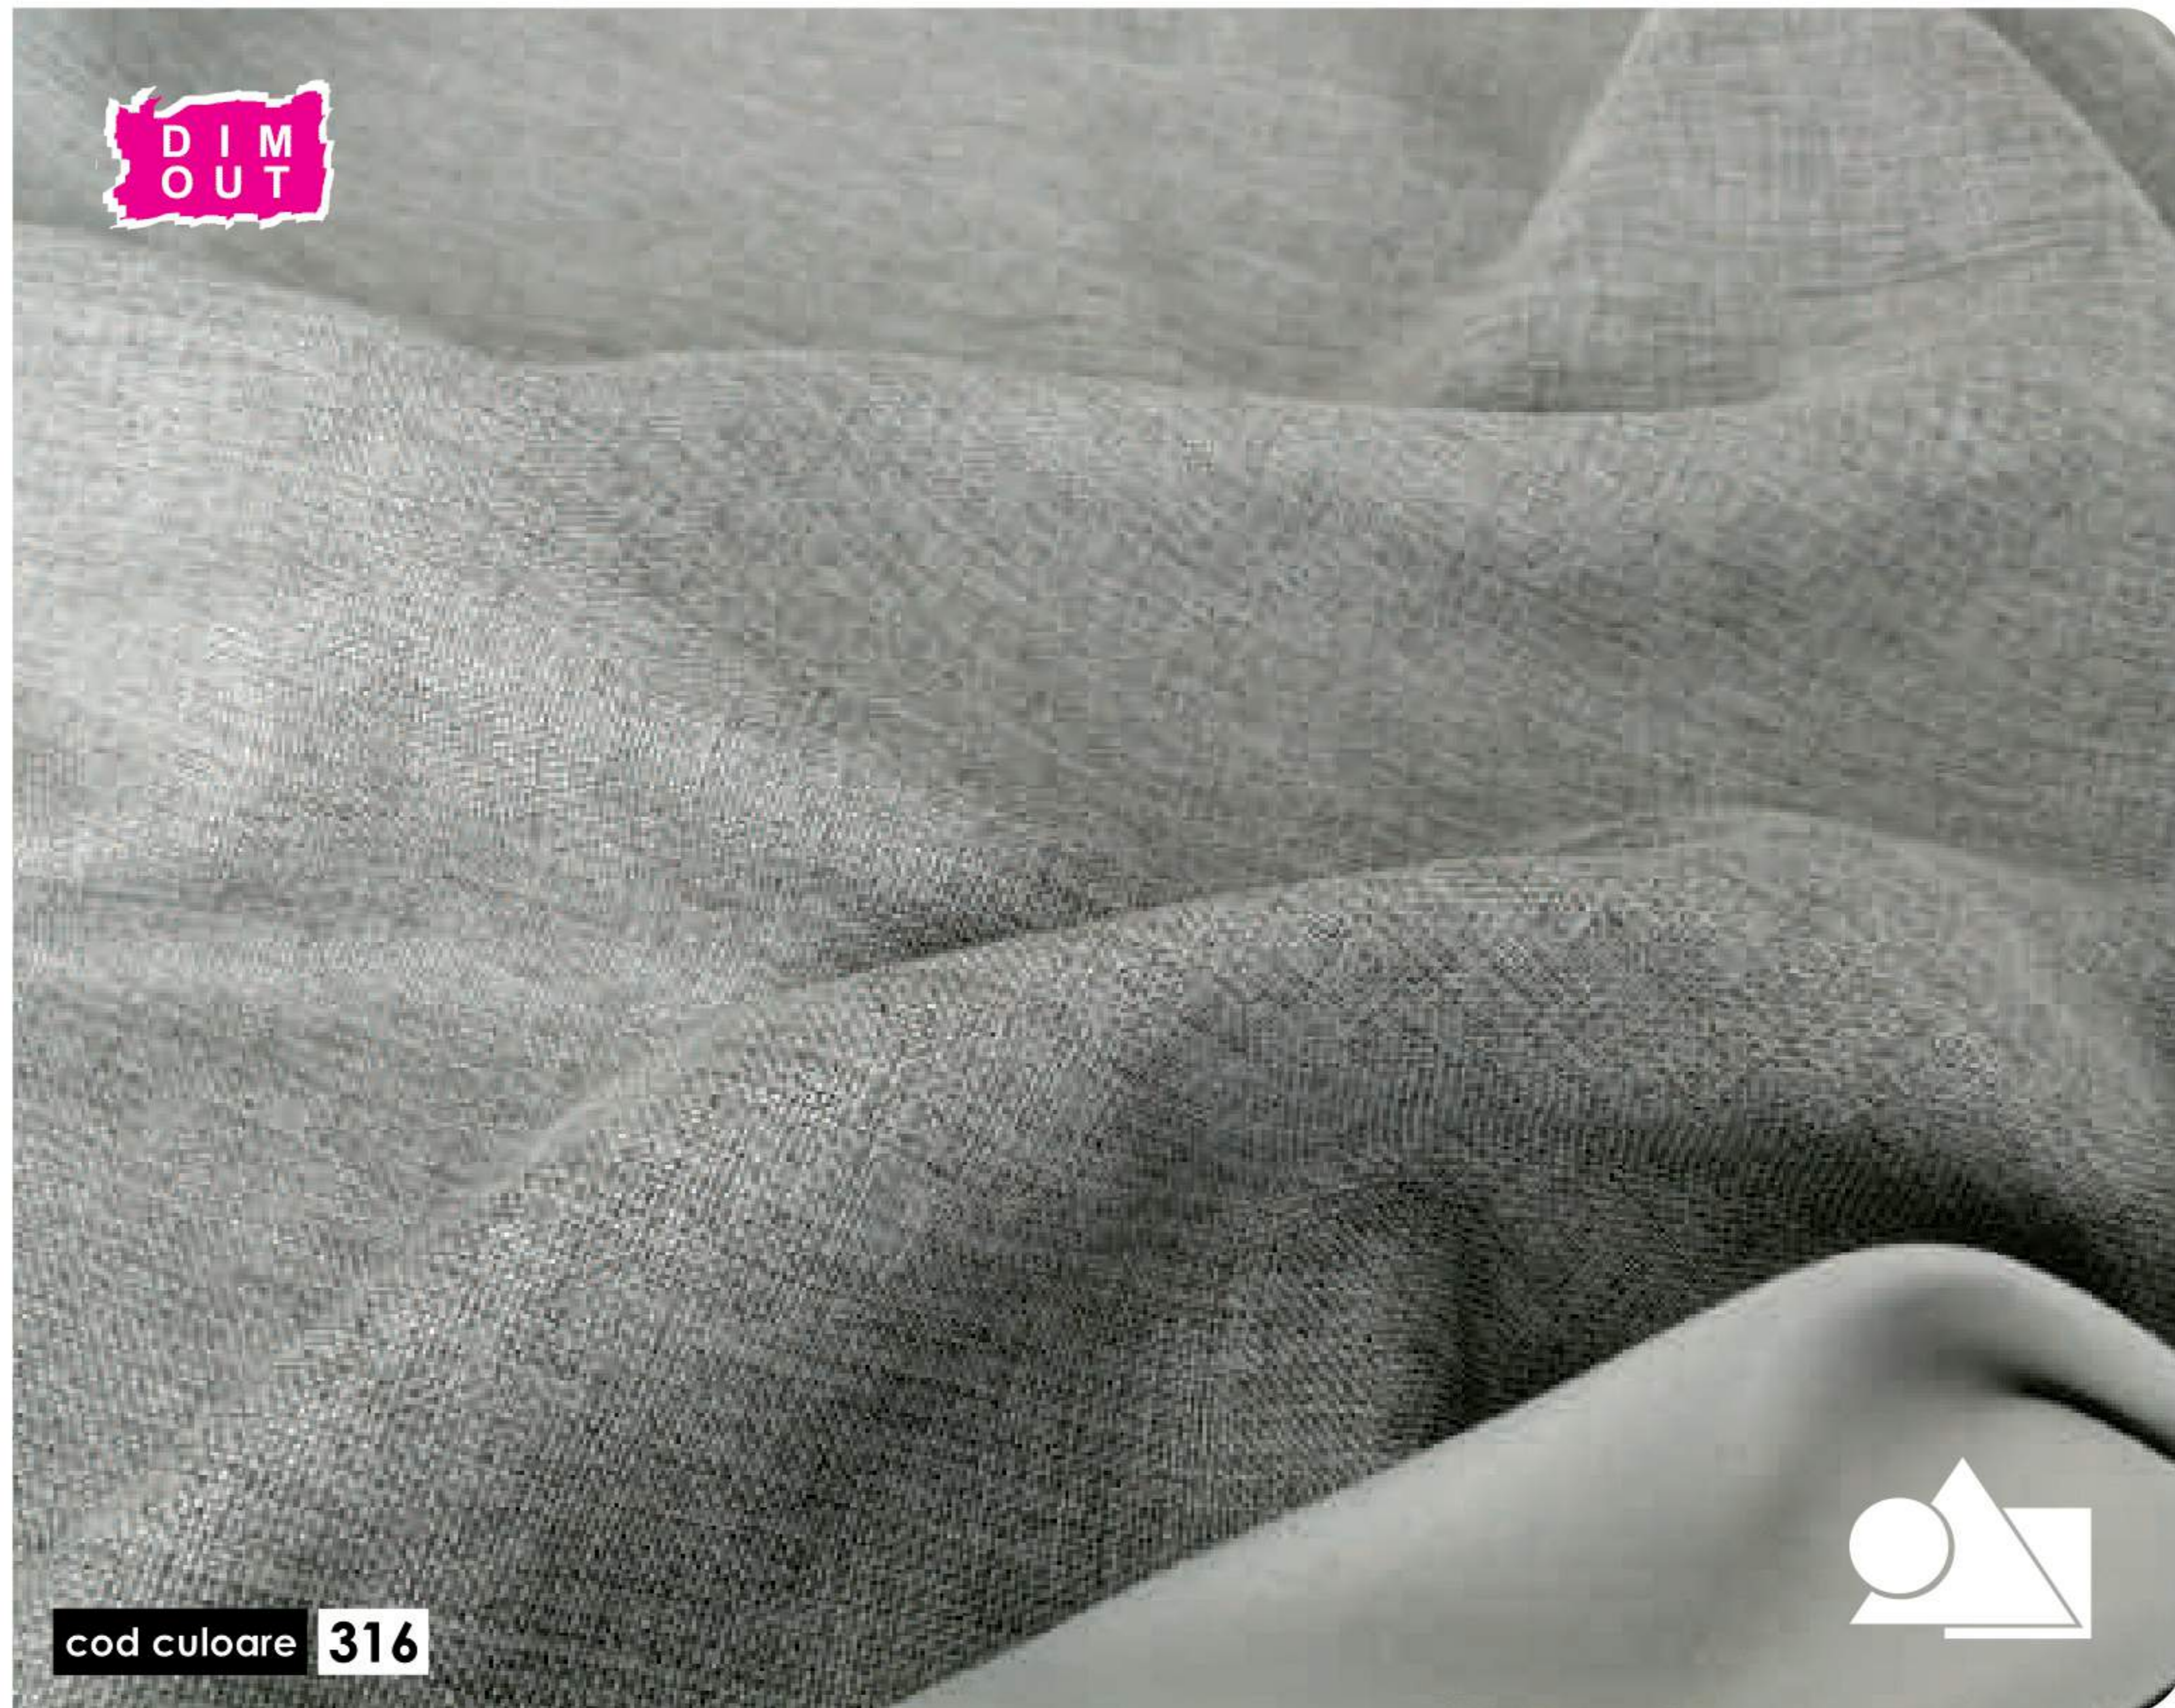

**DIM
OUT**

cod culoare 316

Made in UE.